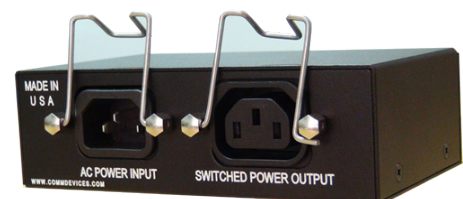

Port Authority

155-AES

Integrated Secure Modem + Terminal Server FIPS 140-2 Certified Out of Band Management

- Internal Modem
- **LTE Cellular Module**
- TCP/IP Network Interface
- AES 256 CFB Encryption
- Centrally Managed
- Five Serial Ports
- Five Power Control Ports

The Port Authority 155-AES provides Secure out of Band Management access to Routers, Firewalls, VOIP switches, and other network elements when conditions on the network deteriorate.

The device can act in several modes:

- As a true Secure Out of Band Management Device connected to the PSTN - end to end encrypted LTE access or legacy dial-up.
- As a Secure Terminal Server Connected to the WAN/LAN using network based protocols for security and management.
- As an encryptor using FIPS 140-2 Level 2 Certified AES encryption
- Or as a Client Encryptor used at the NOC for PSTN or Network Hardware End to End AES Encryption

The PA155-AES has five serial interfaces for connection to remote console ports and also supports five optional Secure Power Control Modules for remote power reboot capability.

Power Control Modules

USING A PRIVATE CELLULAR APN FOR SECURE OUT OF BAND MANAGEMENT