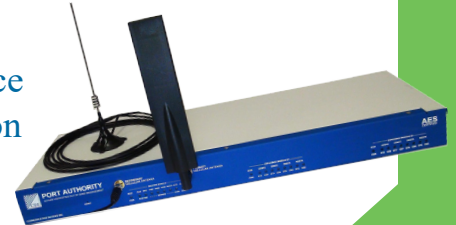

Port Authority

155-AES

Integrated Secure Modem + Terminal Server FIPS 140-2 Certified Out of Band Management

- Internal Modem
- **LTE Cellular Module**
- TCP/IP Network Interface
- AES 256 CFB Encryption
- Centrally Managed
- Five Serial Ports
- Five Power Control Ports

The Port Authority 155-AES provides Secure out of Band Management access to Routers, Firewalls, VOIP switches, and other network elements when conditions on the network deteriorate.

The device can act in several modes:

- As a true Secure Out of Band Management Device connected to the PSTN - end to end encrypted LTE access or legacy dial-up.
- As a Secure Terminal Server Connected to the WAN/LAN using network based protocols for security and management.
- As an encryptor using FIPS 140-2 Level 2 Certified AES encryption
- Or as a Client Encryptor used at the NOC for PSTN or Network Hardware End to End AES Encryption

The PA155-AES has five serial interfaces for connection to remote console ports and also supports five optional Secure Power Control Modules for remote power reboot capability.

Power Control Modules

USING A PRIVATE CELLULAR APN FOR SECURE OUT OF BAND MANAGEMENT