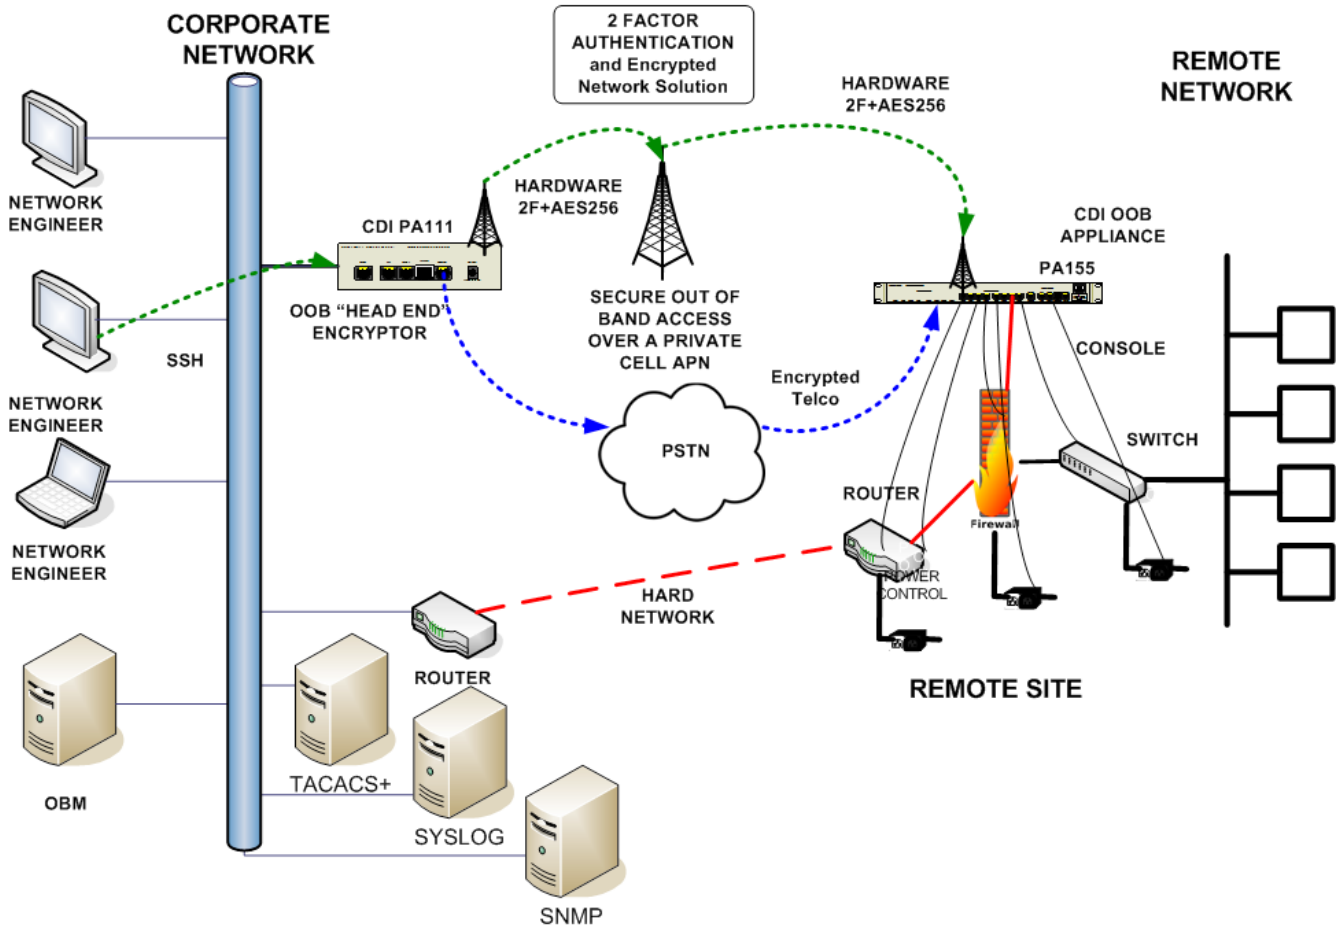

Port Authority

155-AES

Integrated Secure Modem + Terminal Server FIPS 140-2 Certified Out of Band Management

- Internal Modem
- **LTE Cellular Module**
- TCP/IP Network Interface
- AES 256 CFB Encryption
- Centrally Managed
- Five Serial Ports
- Five Power Control Ports

The Port Authority 155-AES provides Secure out of Band Management access to Routers, Firewalls, VOIP switches, and other network elements when conditions on the network deteriorate.

The device can act in several modes:

- As a true Secure Out of Band Management Device connected to the PSTN - end to end encrypted LTE access or legacy dial-up.
- As a Secure Terminal Server Connected to the WAN/LAN using network based protocols for security and management.
- As an encryptor using FIPS 140-2 Level 2 Certified AES encryption
- Or as a Client Encryptor used at the NOC for PSTN or Network Hardware End to End AES Encryption

The PA155-AES has five serial interfaces for connection to remote console ports and also supports five optional Secure Power Control Modules for remote power reboot capability.

Power Control Modules

USING A PRIVATE CELLULAR APN FOR SECURE OUT OF BAND MANAGEMENT