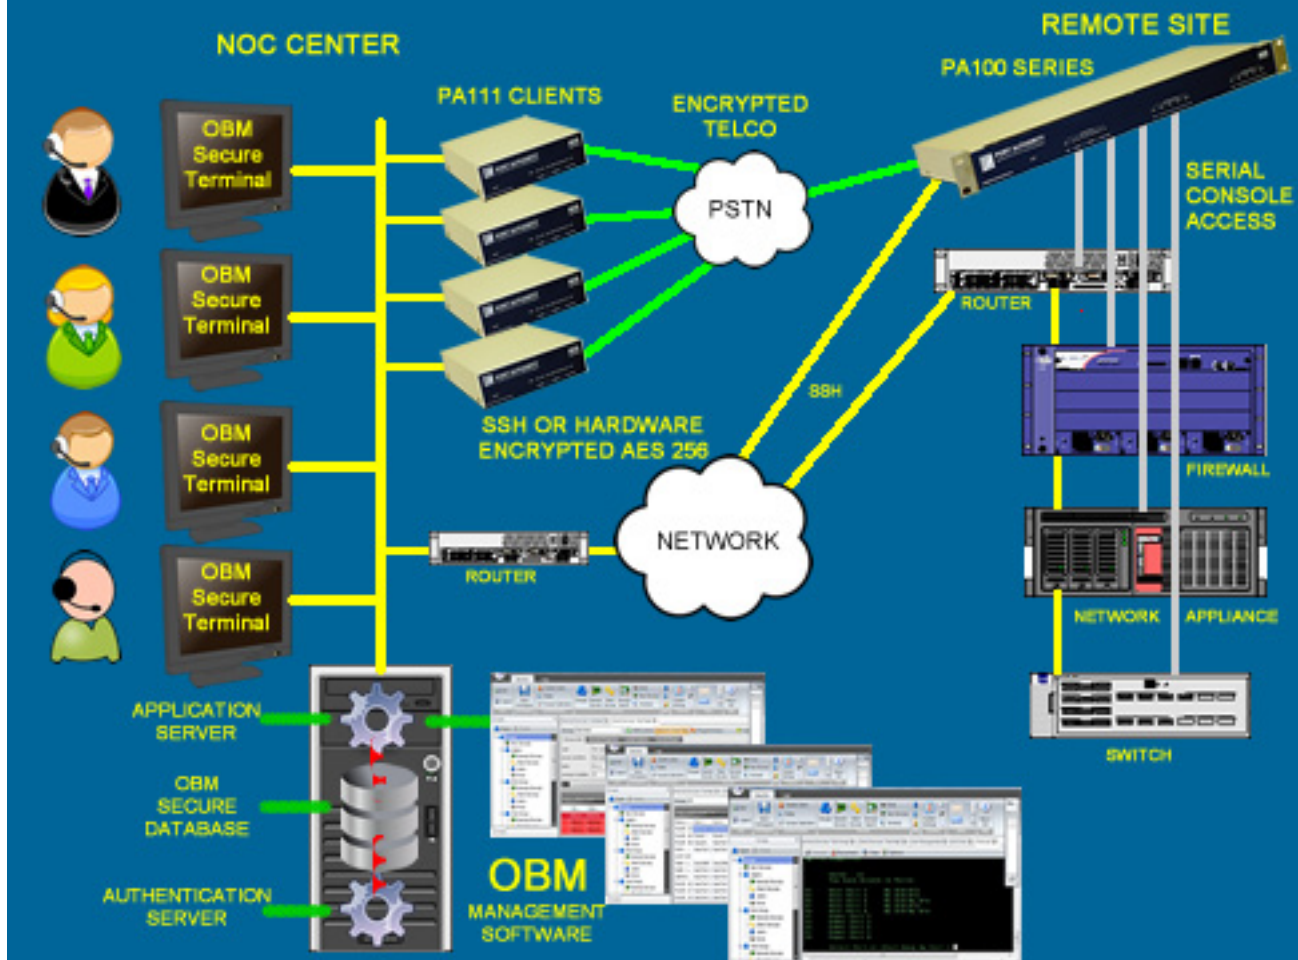

The Port Authority 199-AES provides Secure out of Band Management access to Routers, Firewalls, VOIP switches, and other network elements when conditions on the network deteriorate.

The device can act in several modes:

- As a true Secure Out of Band Management Device connected to the PSTN - end to end encrypted dial-up.
- As a Secure Terminal Server Connected to the WAN/LAN using network based protocols for security and management.
- As an encryptor using FIPS 140-2 Level 2 Certified AES encryption
- As a stand alone authentication device capable of authenticating an RSA token without a network connection (The ACE server is built-in)
- All of the above simultaneously.
- Or as a Client Encryptor used at the NOC for PSTN or Network Hardware End to End AES Encryption

The PA199-AES has nine serial interfaces for connection to remote console ports and also supports nine optional Secure Power Control Modules for remote power reboot capability.

Power Control Modules

PA100 SERIES OUT OF BAND MANAGEMENT

Network Capabilities

The network interface provides in band access for engineers as well as real time reporting and access to the DDM manager. The following protocols are supported.

- Multiple Encrypted Access Sessions
- Remote PPP Access
- Secure Shell (SSH)
- Radius, Syslog, SNMP, Real Time Events
- Real Time Telco Status and HeartBeat