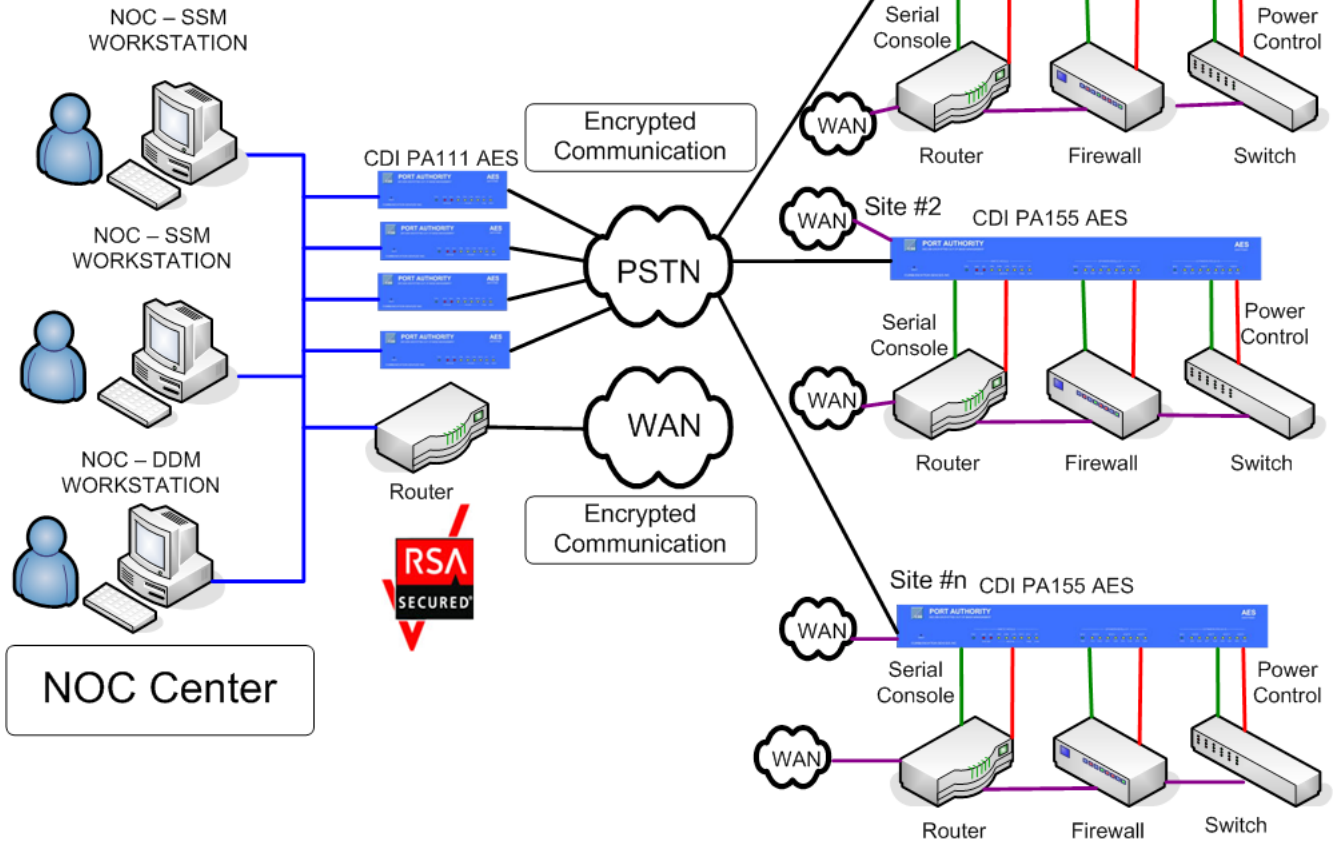

Secure Out of Band Management Over Telco and Network

Network Capabilities

The network interface provides in band access for engineers as well as real time reporting and access to the DDM manager. The following protocols are supported.

- Multiple Encrypted Access Sessions
- Remote PPP Access
- Secure Shell (SSH)
- Radius, Syslog, SNMP, Real Time Events
- Real Time Telco Status and HeartBeat

Order info for single and multi-port models

PA-111-SA	Stand Alone, 1 console port 1 power control port	Length 8 inches (20.32 cm) Width 19 inches (48.26 cm) Height 1.75 inches (4.5 cm) Weight 7 pounds (3.17 Kilogram) Power 110VAC 1.5 AMP, 220VAC .75 AMP Misc. NIST AES & TDES, RSA, FCC PART 15,PART 68, CE,UL60950
PA-111-RM	Rack Mount, 1 console port 1 power control port	
PA-155-RM	Rack Mount, 5 console port 5 power control ports	
PA-199-RM	Rack Mount, 9 console port 9 power control ports	
		Global Add -US, -UK, -EU, AU for international power cords