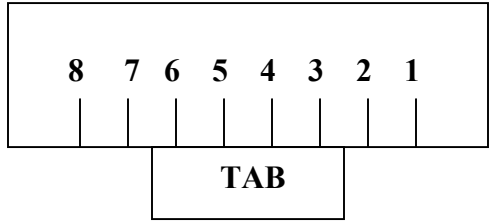

1 Forstmann Court
Clifton, NJ 07011
Phone: 973.772.6997
Fax: 973.772.0747
800.359.8561
info@commdevices.com
<http://www.commdevices.com>

UniGuard Power Control Module Cable

CBL-UG-IPM-GRN
PINOUT

(Looking at both the RJ45 & RJ11 Receptacles from the front.
The TAB Facing down Pin 1 starts on the Right Side.)

This cable is used to connect a power control module to a UniGuard via the maintenance port.

RJ45 UniGuard maintenance port Side

RJ11 IPM Side power control module

1-----	N/C-----	
2-----	N/C-----	
3-----	N/C-----	
4-----	RX-----	3
5-----	TX-----	1
6-----	DCD-----	4
7-----	N/C-----	
8-----	N/C-----	

Created by: Rommel Ballon
03/22/01